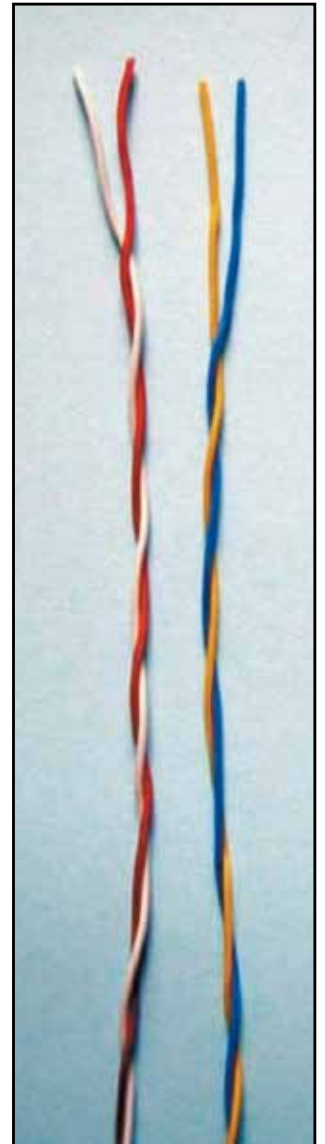

Order Ref.  
C 177  
C 178  
C 179

**CW 1311 - line cordage - copper wire conductor version for ease of termination, pvc insulated parallel cores, oversheathed in pvc with a "D" cross section.**

4 way, black, 100, 200 and 500 metre reels  
4 way, grey, 100, 200 and 500 metre reels  
4 way, white, 100, 200 and 500 metre reels  
6 way, grey, 100, 200 and 500 metre reels  
6 way, white, 100, 200 and 500 metre reels  
6 way, black, 100, 200 and 500 metre reels

Order Ref.  
C 130D4B  
C 130D4G  
C 130D4W  
C 131D6G  
C 131D6W  
C 131D6B

**CW 1109 - jumper wire - 0.5mm solid copper conductor, pvc insulated.**

2 wire, blue/yellow, 100, 200 & 500 metre reels  
2 wire, green/black, 100, 200 & 500 metre reels  
2 wire, red/white, 100, 200 & 500 metre reels  
2 wire, pink/grey, 100, 200 & 500 metre reels  
2 wire, blue/white, 100, 200 & 500 metre reels  
2 wire, red/black, 100, 200 & 500 metre reels  
2 wire, black/yellow, 100, 200 & 500 metre reels

Order Ref.  
C 106BY  
C 107GB  
C 109RW  
C 105PG  
C 103BW  
C 102RB  
C 109BLY

**CW1109- jumper wire**

CW1109 jumper wire – many other colour combinations available, call to confirm stock or to discuss your particular requirements. We also offer 4 wire and 5 wire jumper wire.

**CW1423- jumper wire – replaces CW1257 jumper wire**

2 wire, blue/yellow, 100,200 & 500 metre reels  
2 wire, pink/grey, 100,200 & 500 metre reels  
2 wire, red/white, 100,200 & 500 metre reels

Order Ref.  
C 121BY  
C 122PG  
C 123RW